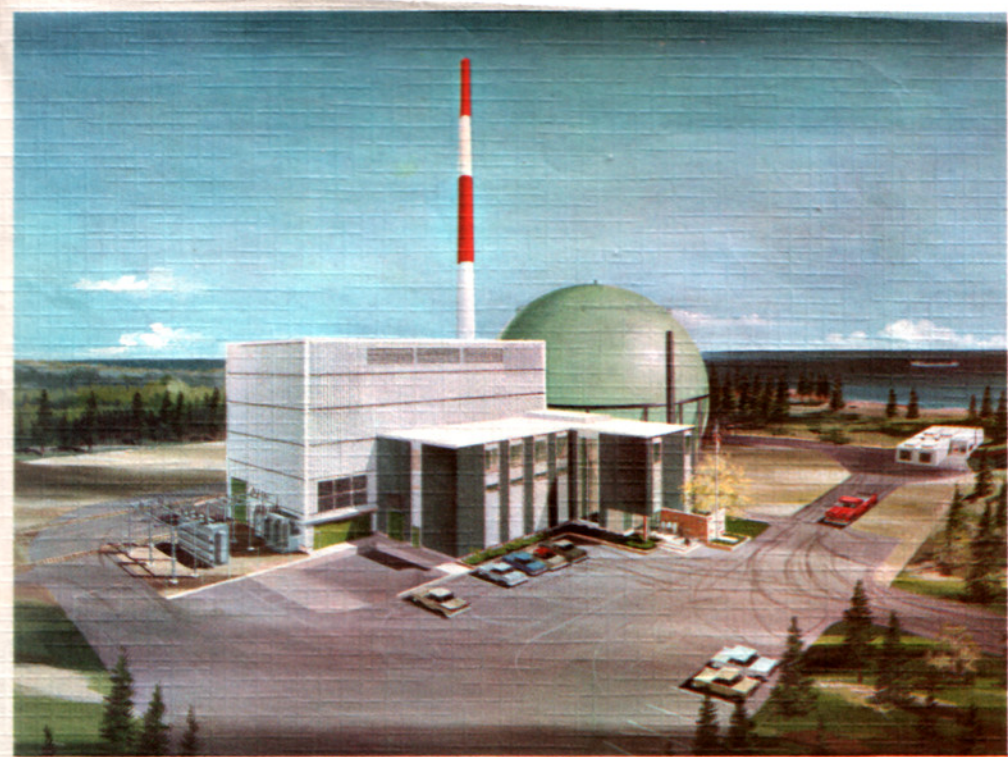

Mr. Business Man OUTSTATE MICHIGAN HAS JUST THE RIGHT LOCATION FOR YOUR NEW PLANT — WE WILL BE GLAD TO ASSIST YOU

Contact H. L. Brewer, Director, Area Development, Consumers Power Company
GENERAL OFFICES . . . Jackson, Michigan